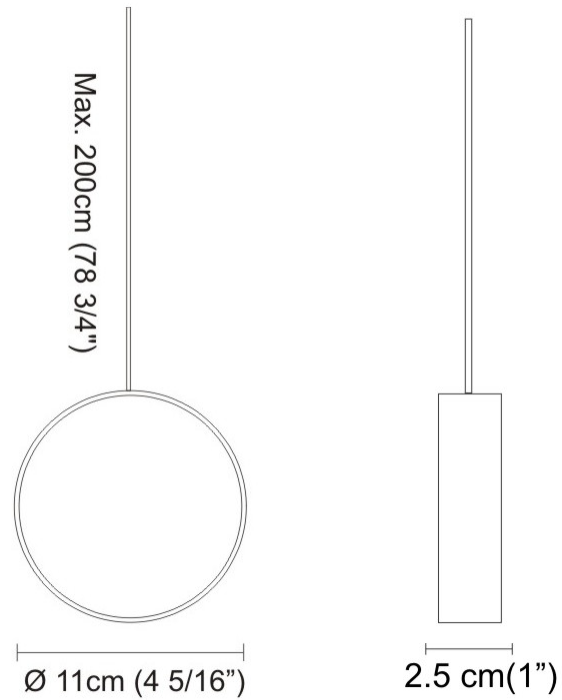

D131057-

base number   Finish
Options

1. To build a product code in our configurator select the specify button on the base model # product page
2. To build a manual product code on this datasheet choose from the options listed below in blue font and add the suffix to the base model #

GENERAL

Series: Do Not Disturb
Brand: Knikerboker
Division: Design
Mounting Type: Suspension
Mounting Location: Ceiling
Subcategory: Ambient

PHYSICAL

Shape: Round
Length (mm): 110
Length (in): 4 5/16
Width (mm): 25
Width (in): 1
Max. Overall Height (mm): 2000
Max. Overall Height (in): 78 3/4
Light Distribution: Direct / Indirect
Diffuser: Opal
Fixture Finish: EWH / EBK / MAN / COF / PRD / SLF / GLF / CLF / BRL
Fixture Material: Metal
Cable Details: Silicon Coaxial Cable 1500mm

ELECTRICAL

Lamp Type: LED
Input Wattage (W): 8
Total Output Wattage (W): 7
Dimming: 0-10V Dimming / Phase Dimming (120Vac Only)
Driver Included: Yes
Driver Location: Integrated
Driver Type: Constant Voltage - 120 / 277Vac
Driver Class: Class 2
Input Voltage (V): 120 - 277
Output Voltage (V): 24
Upon Request: (Not included - see components) Remote: 0-10Vdc dimming / (Included) Integral: Phase dimming @120Vac only / Non-dimming 277Vac

LED

Number of LEDs: 1
Color Temperature (°K): 3000
Max. Delivered Lumen (lm): 1000
CRI: >85 CRI
Lamp Life (hrs): 50000

OPTICAL

RATINGS AND CERTIFICATIONS

Certified By: Certified for North American Standards
IP rating: IP20